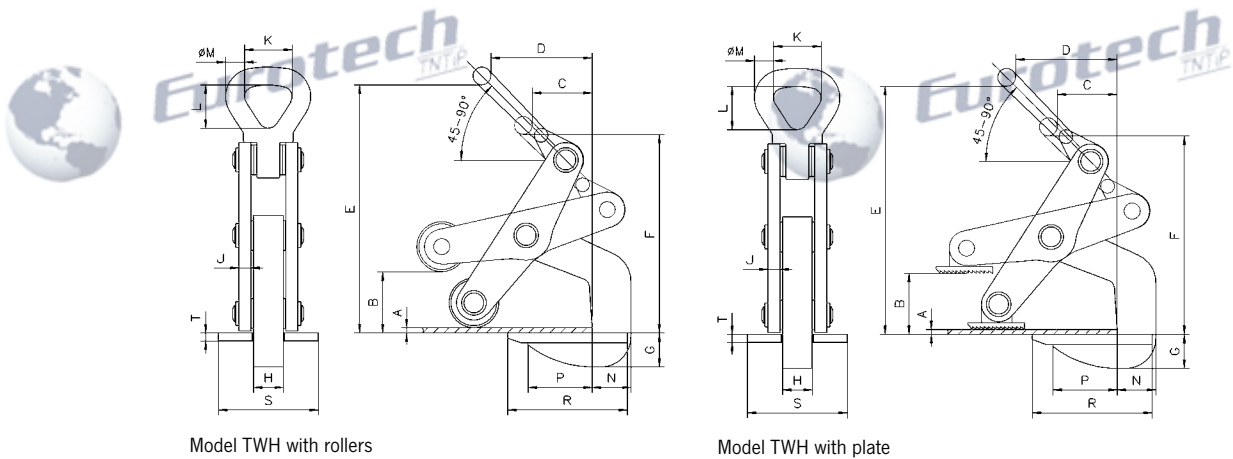

TWH

Model TWH with rollers

Model TWH with plate

Wymiary modelu TWH

Model	TWH 30 with rollers	TWH 50 with rollers	TWH 70 with rollers	TWH 100 with rollers	TWH 30 with plate	TWH 50 with plate	TWH 70 with plate	TWH 100 with plate
A, mm	5	10	10	10	5	10	10	10
B, mm	60	70	80	102	60	70	80	102
C, mm	60	75	90	110	60	75	90	110
D, mm	105	130	162	170	105	130	162	170
E, mm	250	315	345	425	250	315	345	425
F, mm	200	275	292	345	200	275	292	345
G, mm	31	45	55	57	22	38	48	45
H, mm	30	30	30	45	30	30	30	45
J, mm	12	12	15	20	12	12	15	20
K, mm	50	64	64	89	50	64	64	89
L, mm	73	92	92	130	73	92	92	130
Ø M, mm	18	25	25	35	18	25	25	35
N, mm	36	58	65	80	36	58	65	80
P, mm	65	77	105	120	65	77	105	120
R, mm	120	150	185	210	120	150	185	210
S, mm	100	100	100	120	100	100	100	120
T, mm	10	10	10	12	10	10	10	12